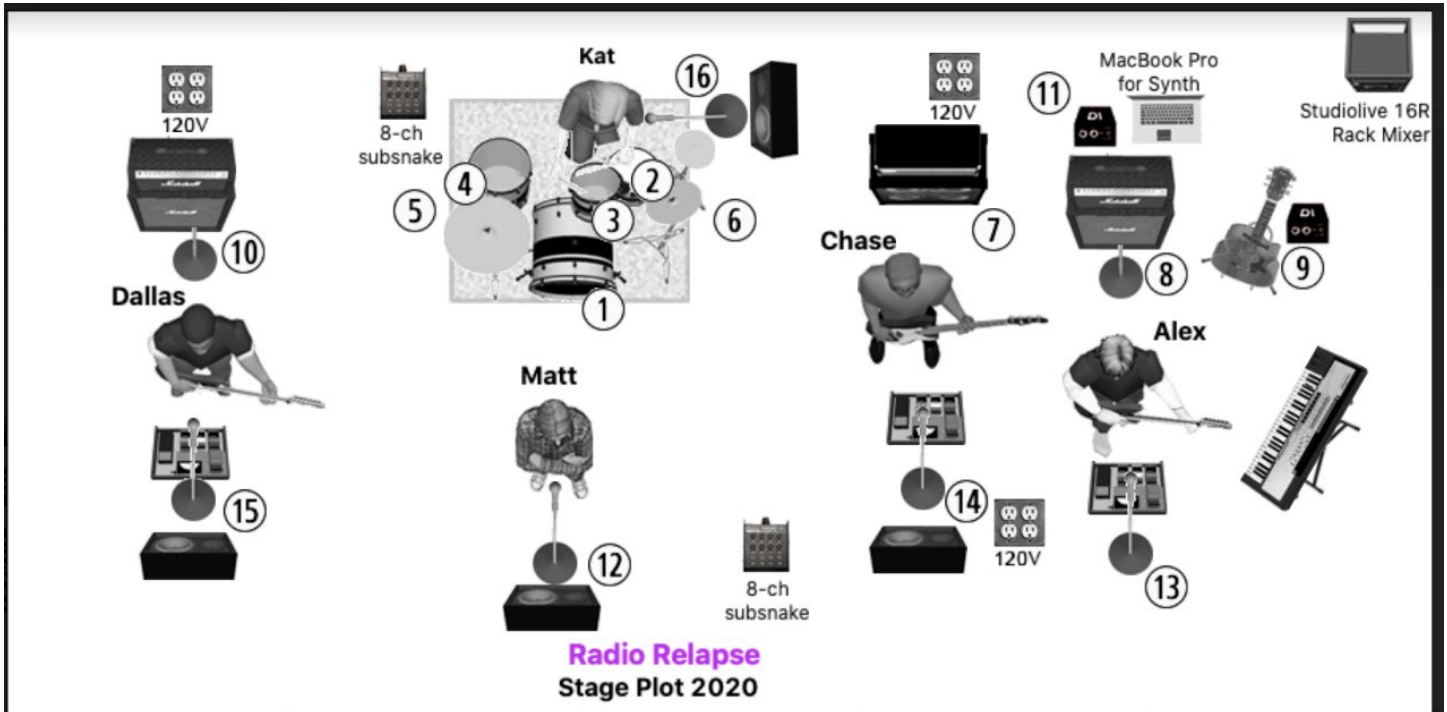

Stage Plots

Inputs	Microphones	Inputs	Microphones	Inputs	Microphones	Notes:	Contact Info
1. Kick	Shure Beta 52A	7. Bass	DI on Amp	12. Vocals Matt	Wireless SM58	**Monitors needed for all members, excluding Alex (IEMs). **Power needed up/downstage **Tablet and/or console available to control mixer during show	-----
2. Snare	Shure SM57	8. E Guitar Alex	Shure SM57	13. Vocals Alex	Shure SM58		Email: radiorelapseband@gmail.com
3. Rack Tom	Audix D2	9. Ac Guitar Alex	DI Box	14. Vocals Chase	Shure SM58		Matt Sutter 530-230-8722
4. Floor Tom	Audix D4	10. E Guitar Dallas	Shure SM57	15. Vocals Dallas	Shure SM58		Kat Johns 530-519-2034
5. Overhead L	Audix ADX51	11. Synth	DI Box	16. Vocals Kat	Shure SM58		Alex Hansen 530-586-2565
6. Overhead R	Audix ADX51